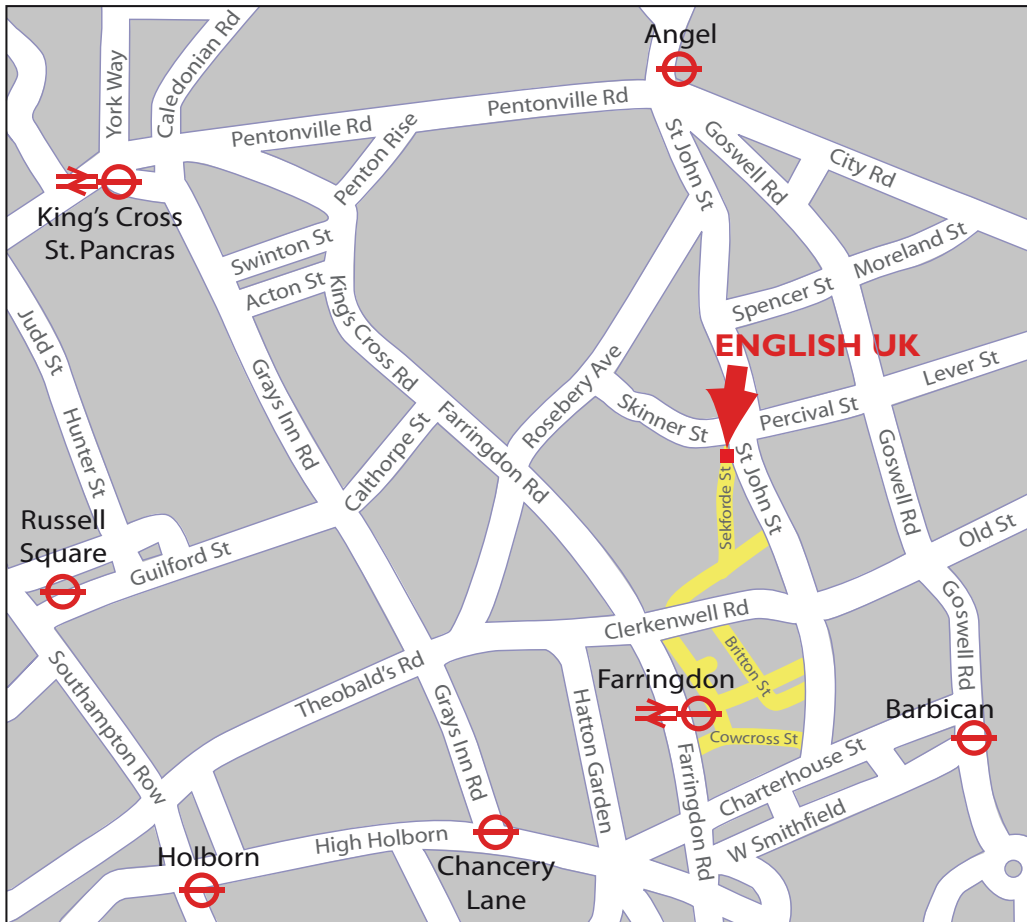

HOW TO FIND US

The nearest Underground stations are:

Angel (Northern Line) 5-10 minutes on foot

Farringdon (Metropolitan, Circle and Hammersmith & City lines) 5-10 minutes on foot

Overground trains come in to nearby King's Cross St. Pancras and Farringdon stations

St John Street is served by the **153 bus route**, which runs from Finsbury Park to Liverpool Street via Angel and Barbican